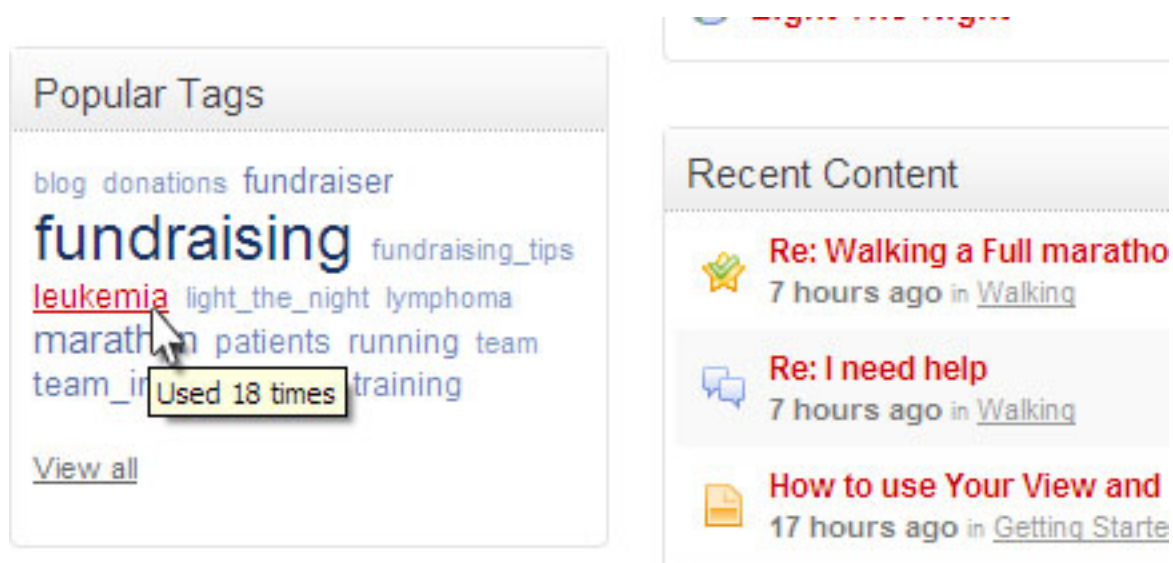

Tags: What they are and how to use them

When you browse by tags, you're using a community-made indexing system. You and other people apply tags like index keywords to new content to make the content more findable. You look for content you want by clicking tag names to see a list of related content. Wherever you go in The Leukemia & Lymphoma Society Community, you'll see tags that group your content into categories.

Here are a couple of ways you can encounter tags:

Look for the tag cloud. When people in the community adds and tags content, the home page for a space shows something you'll probably find yourself using quite a lot: a tag cloud. A tag cloud visually groups tags so that you can look by popularity (more popular tags are in a larger font) as well as look by alphabetical order.

See the content associated with a tag. Hover over a tag to see the number of times it is assigned to content. Click the tag to see a list of the items it's assigned to.

While you're viewing the list of items associated with a tag, you can filter the list further. In the Tags box you'll see a cloud of the other tags that are applied to the items. As you click those tags, they'll be added to those you're filtering by (below, "leukemia",